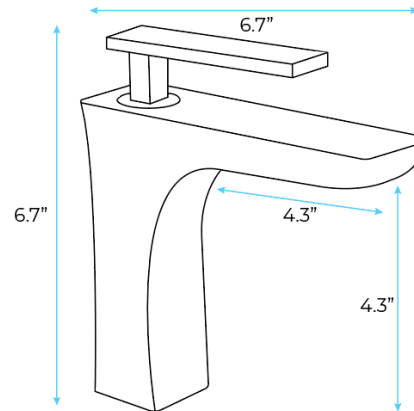

BATHSELECT SLEEK DESIGN WHITE & GOLD COMBINATION SHORT DECK FAUCET SPECS

Specs:

- Color : White and Gold
- Plug Profile : Deck Mount
- Style : Waterfall Spout Faucet
- Material : Brass
- Pattern : Contemporary
- Shape : Aerator Spout
- Flow Rate : 2.2 Gallons Per Minute
- Handle/Lever Placement : Single Handle On The Faucet Center Head
- Batteries Required : No
- Valve core material : ceramic
- Top high quality ceramic cartridge : unique design