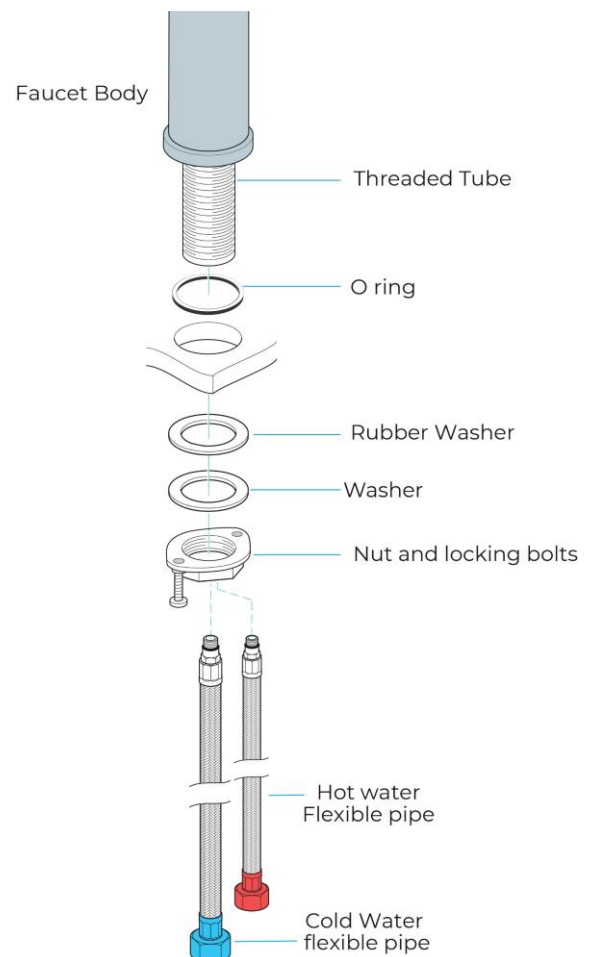

BATHSELECT SLEEK DESIGN WHITE & GOLD COMBINATION SHORT DECK FAUCET SPECS

Specs:

- Color : White and Gold
- Plug Profile : Deck Mount
- Style : Waterfall Spout Faucet
- Material : Brass
- Pattern : Contemporary
- Shape : Aerator Spout
- Flow Rate : 2.2 Gallons Per Minute
- Handle/Lever Placement : Single Handle On The Faucet Center Head
- Batteries Required : No
- Valve core material : ceramic
- Top high quality ceramic cartridge : unique design